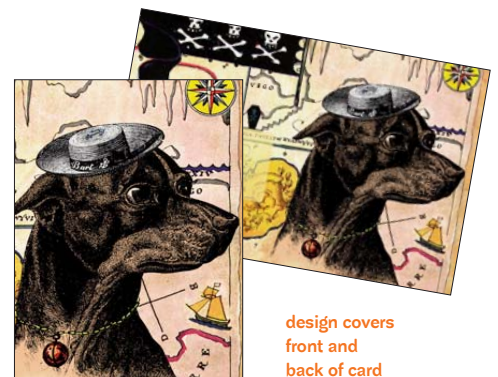

barkology® note cards | singles

Following is our collection of individual note cards. Some are humorous; others are occasional; still others are elaborate and handsome.

all cards are blanks; envelopes are white
if the card includes a sentiment, it is on the front of the fold-over
each single is packaged in a clear cello sleeve
envelope is inserted in note card
cards sizes are varied

bart of the deep blue sea

folded size

A-2

style

who said having a sea dog aboard brings bad luck? they didn't know our intrepid 'bart' — shown montaged over a nautical motif

beloved friend *sympathy*

- folded size** A-2
- style** compassionate and dear; vintage engraving of empty collar with angel wings
- sentiment** quote attributed to Anatole France: "Until one has loved an animal, a part of one's soul remains unawakened."
- of note** because so many recipients of these cards have told us they frame them, we're now printing on a deluxe textured stock to make them a true keepsake.