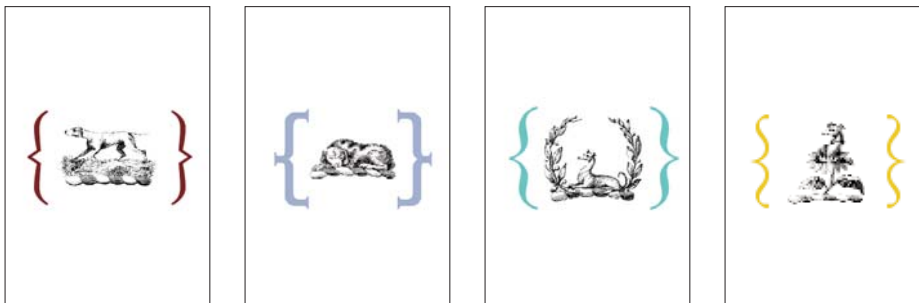

{ NOTES: (1) DUE TO VARIOUS COMPUTER MONITOR SETTINGS, COLORS SHOWN HERE MAY NOT EXACTLY MATCH PRODUCT (2) THE PICTURES SHOWN IN THIS CATALOG ARE NOT TO SCALE; SEE FOLDED SIZE FOR ACTUAL DIMENSIONS } © barkology* | all rights reserved