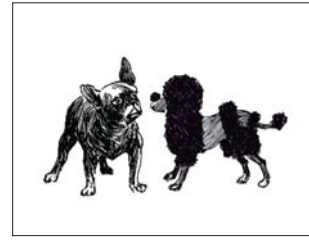

---

hello

folded size A-2
style a frenchie and a poodle decide whether to be friends ...