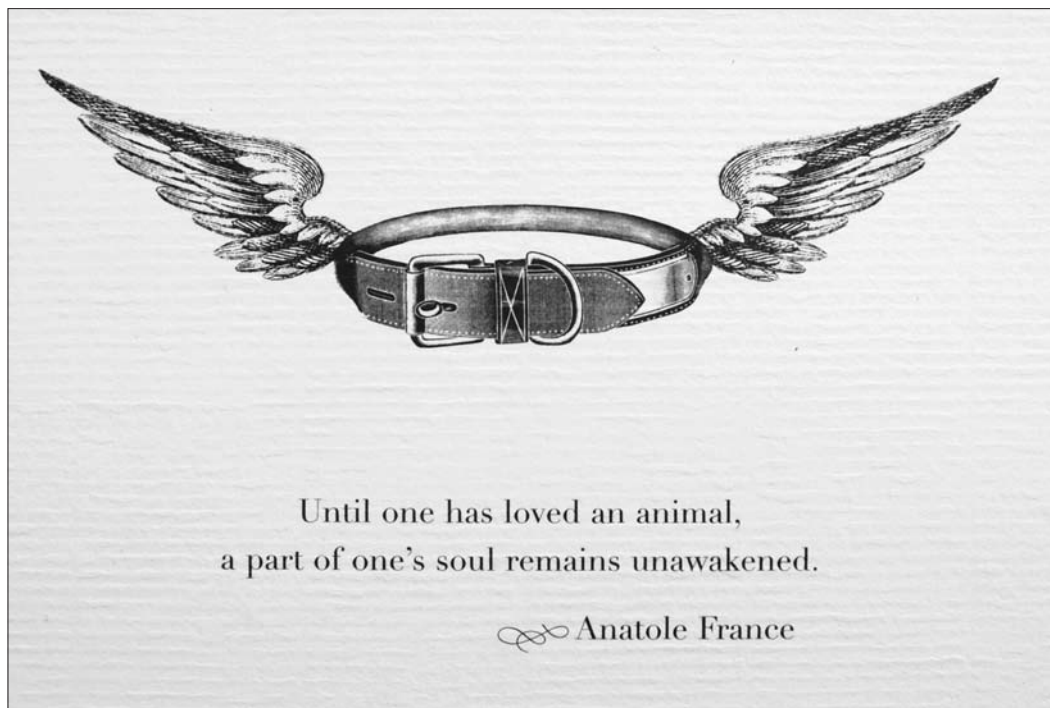

bart of the deep blue sea

folded size

A-2

style

who said having a sea dog aboard brings bad luck? they didn't know our intrepid 'bart' — shown montaged over a nautical motif

beloved friend *sympathy*

- folded size** A-2
- style** compassionate and dear; vintage engraving of empty collar with angel wings
- sentiment** quote attributed to Anatole France: "Until one has loved an animal, a part of one's soul remains unawakened."
- of note** because so many recipients of these cards have told us they frame them, we're now printing on a deluxe textured stock to make them a true keepsake.